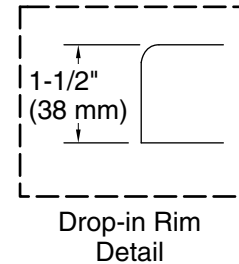

Color	Code	Description
	0	White
	96	Biscuit

No change in measurements if connected with drain illustrated. (K-37382)

Recommended Faucet Location

Access Panel
20" (508 mm) W x 15" (381 mm) H

Required Electrical Service

Technical Information

All product dimensions are nominal.

Installation: Drop-in, Under-mount
Drain location: End
Basin area, bottom: 48-5/8" x 24-1/2" (1235 mm x 622 mm)
Basin area, top: 60" x 32-3/16" (1523 mm x 818 mm)
Minimum floor load: 34 lbs/ft² (166 kg/m²)
Water depth: 14-5/16" (364 mm)
Water capacity: 70 gal (265 L)
Template: Drop-in, 1233384-7, not required, included
Electrical component rating: Pump: 120 V, 7.5 A, 60 Hz, 65 W
Heated Surface: 120 V, 0.5 A, 60 Hz, 65 W
Pump speed: Single