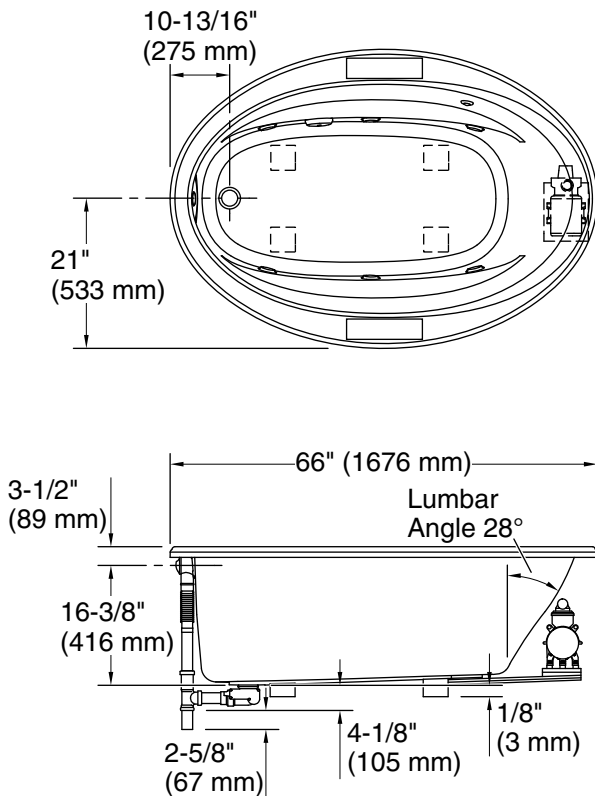

Color	Code	Description
	0	White
	96	Biscuit

No change in measurements if connected with drain illustrated. (K-37382)

Recommended Faucet Location

Access Panel
20" (508 mm) W x 15" (381 mm) H

Required Electrical Service

Technical Information

All product dimensions are nominal.

Installation: Drop-in, Under-mount
Drain location: End
Basin area, bottom: 48-5/8" x 24-1/2" (1235 mm x 622 mm)
Basin area, top: 60" x 32-3/16" (1523 mm x 818 mm)
Minimum floor load: 34 lbs/ft² (166 kg/m²)
Water depth: 14-5/16" (364 mm)
Water capacity: 70 gal (265 L)
Template: Drop-in, 1233384-7, not required, included
Electrical component rating: Pump: 120 V, 7.5 A, 60 Hz, 65 W
Heated Surface: 120 V, 0.5 A, 60 Hz, 65 W
Pump speed: Single

Notes

Measure your actual product for rough-in details.

Install this product according to the installation instructions.

The hot water supply should be 70% of the capacity of the bath or greater. Installations will vary.