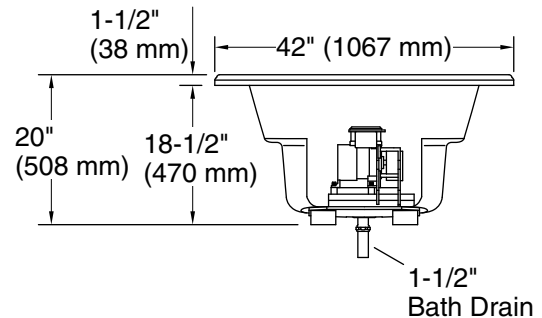

Color	Code	Description
	0	White
	96	Biscuit

No change in measurements if connected with drain illustrated. (K-37382)

Recommended Faucet Location

Access Panel
20" (508 mm) W x 15" (381 mm) H

Required Electrical Service

Technical Information

All product dimensions are nominal.

Installation: Drop-in, Under-mount
Drain location: End
Basin area, bottom: 48-5/8" x 24-1/2" (1235 mm x 622 mm)
Basin area, top: 60" x 32-3/16" (1523 mm x 818 mm)
Minimum floor load: 34 lbs/ft² (166 kg/m²)
Water depth: 14-5/16" (364 mm)
Water capacity: 70 gal (265 L)
Template: Drop-in, 1233384-7, not required, included
Electrical component rating: Pump: 120 V, 7.5 A, 60 Hz, 65 W
Heated Surface: 120 V, 0.5 A, 60 Hz, 65 W
Pump speed: Single